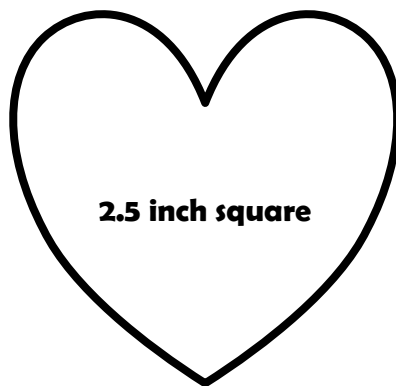

Fabric Heart Garland

Tutorial & Pattern designed by Julia Schweri for Thermoweb

1.5 inch square

3.5 inch square

4.5 inch square

2.5 inch square

Inflorescence Designs

© 2025 Julia Schweri www.inflorescencedesigns.com