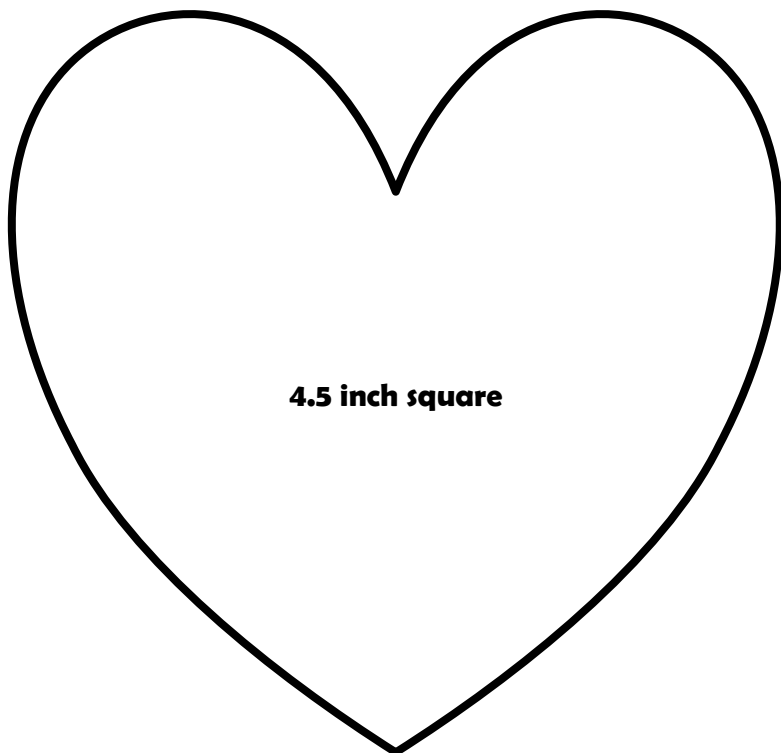

Fabric Heart Garland

Tutorial & Pattern designed by Julia Schweri for Thermoweb

1.5 inch square

3.5 inch square

4.5 inch square

2.5 inch square

Inflorescence Designs

© 2025 Julia Schweri www.inflorescencedesigns.com