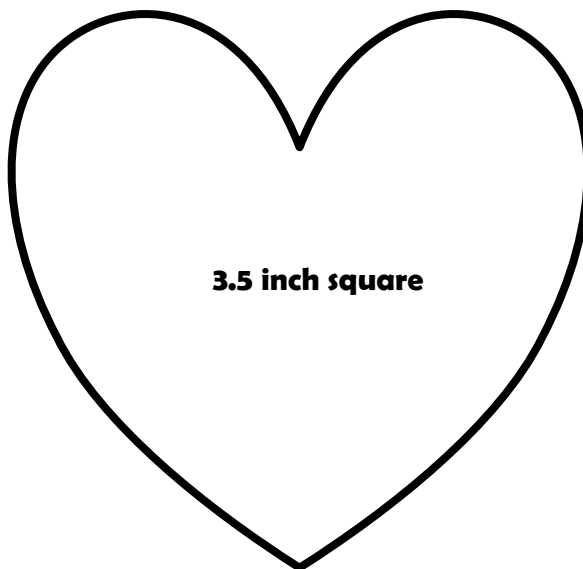

Fabric Heart Garland

Tutorial & Pattern designed by Julia Schweri for Thermoweb

1.5 inch square

3.5 inch square

4.5 inch square

2.5 inch square

Inflorescence Designs

© 2025 Julia Schweri www.inflorescencedesigns.com