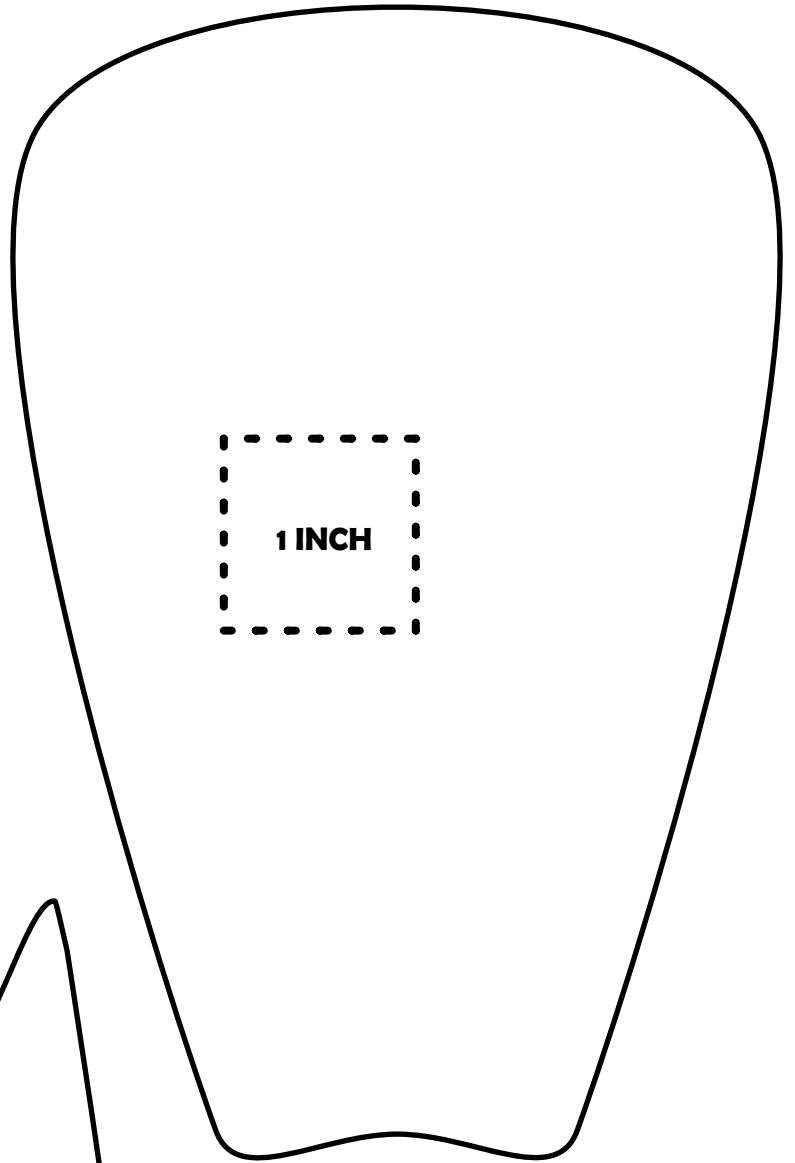

# Strawberry & Ice Cream Key Case

Tutorial & Pattern designed by Julia Schweri for Thermoweb

*Inflorescence Designs*

©2023 Julia Schweri [www.inflorescencedesigns.com](http://www.inflorescencedesigns.com)