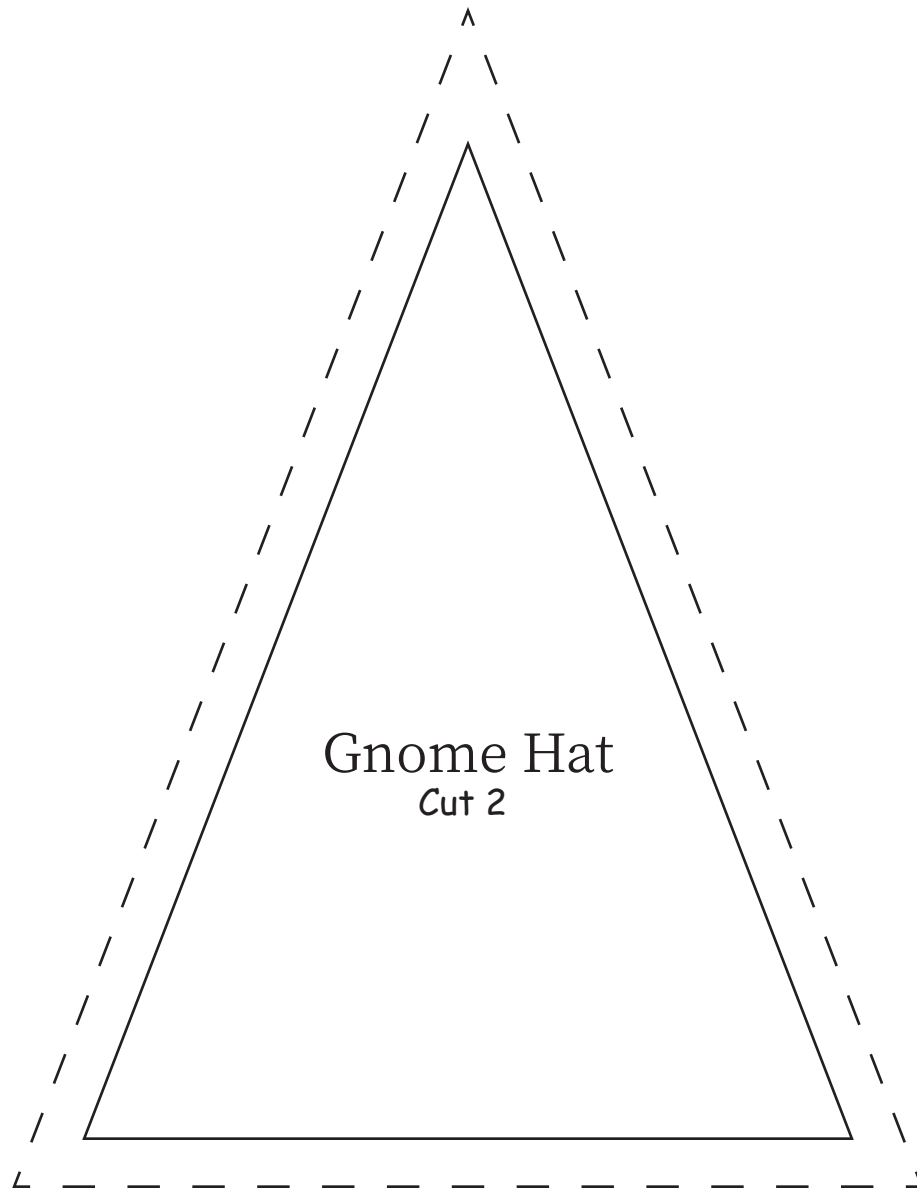

# GNOME DOLL PATTERN

12" Doll

Gnome Doll  
Placement  
Pattern

Bee *Sew* Inspired

# GNOME DOLL PATTERN

12" Doll

Bee *Sew* Inspired

©2021 Jennifer Long [www.beesewinspired.com](http://www.beesewinspired.com)  
\* For personal use only

Printer Accuracy Test

# GNOME DOLL PATTERN

12" Doll

Gnome Body  
Cut 2

Bee *Sew* Inspired