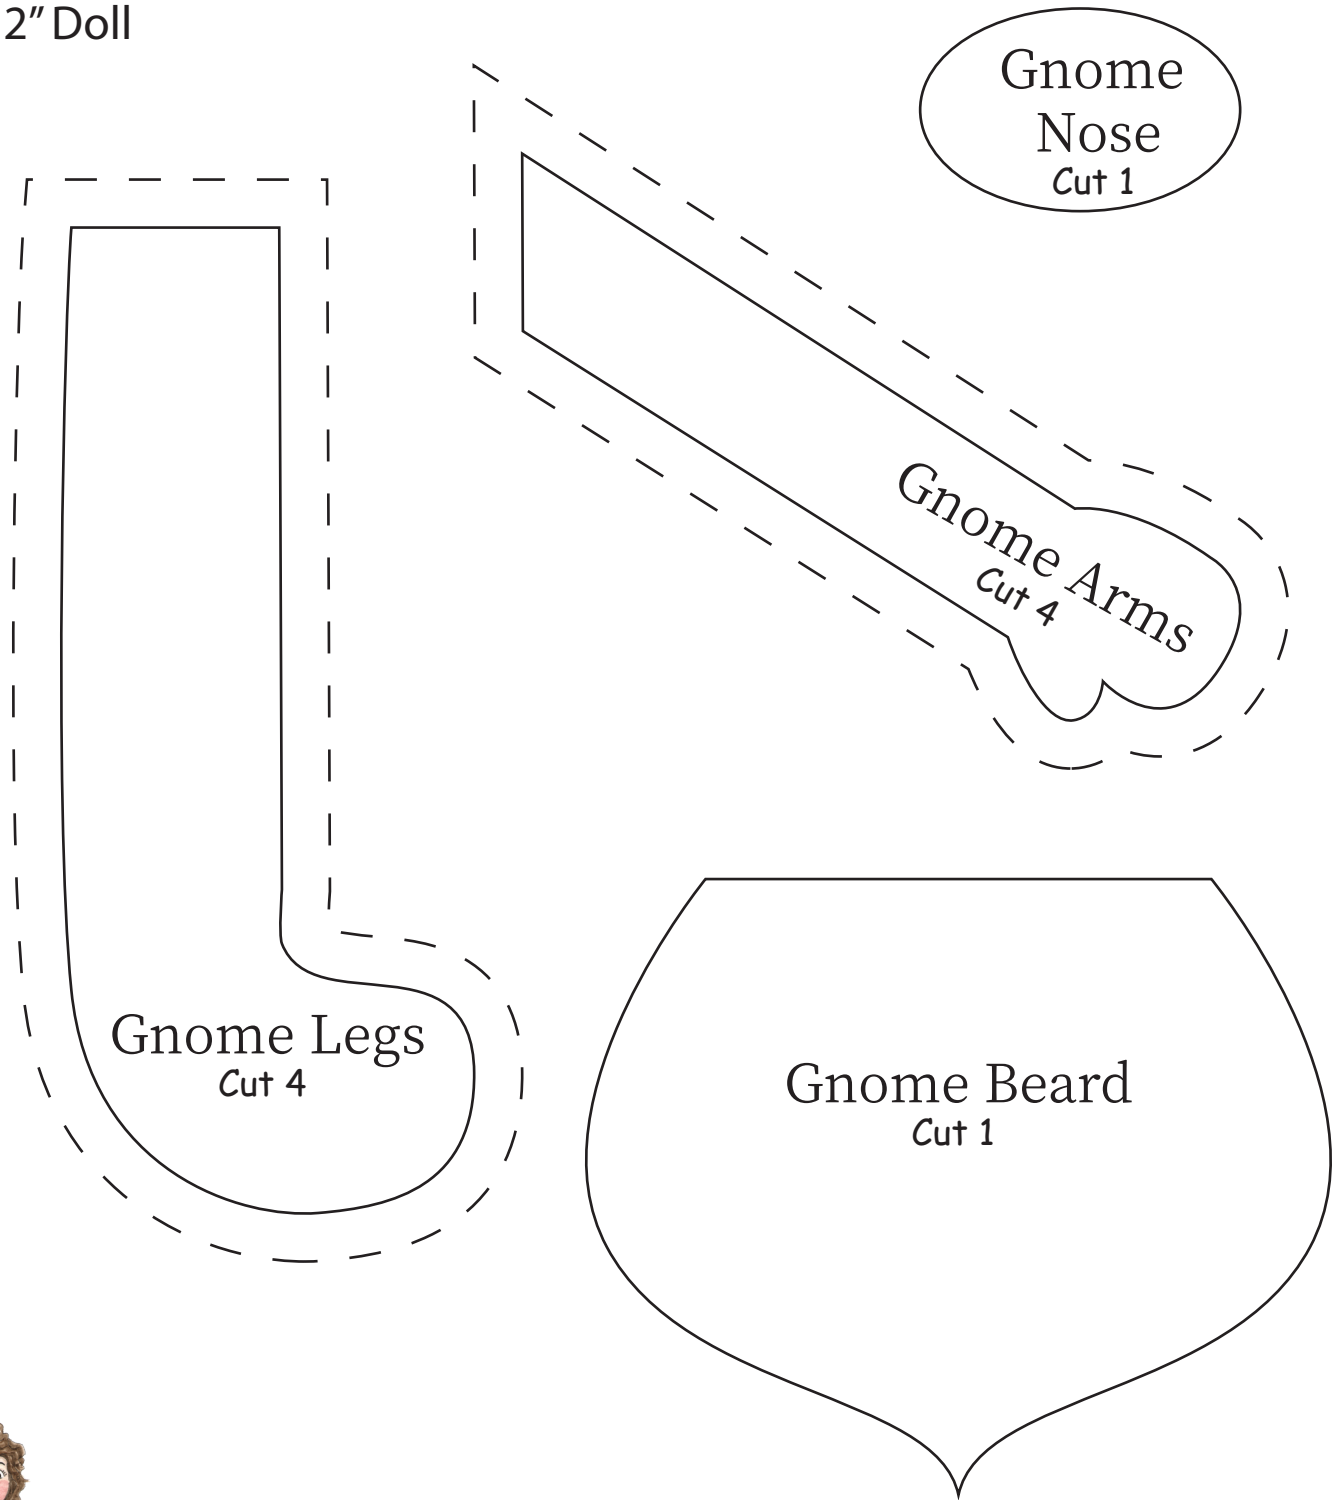

# GNOME DOLL PATTERN

12" Doll

Gnome Doll  
Placement  
Pattern

Bee *Sew* Inspired

# GNOME DOLL PATTERN

12" Doll

Bee *Sew* Inspired

©2021 Jennifer Long [www.beesewinspired.com](http://www.beesewinspired.com)  
\* For personal use only

Printer Accuracy Test

# GNOME DOLL PATTERN

12" Doll

Gnome Body  
Cut 2

Bee *Sew* Inspired